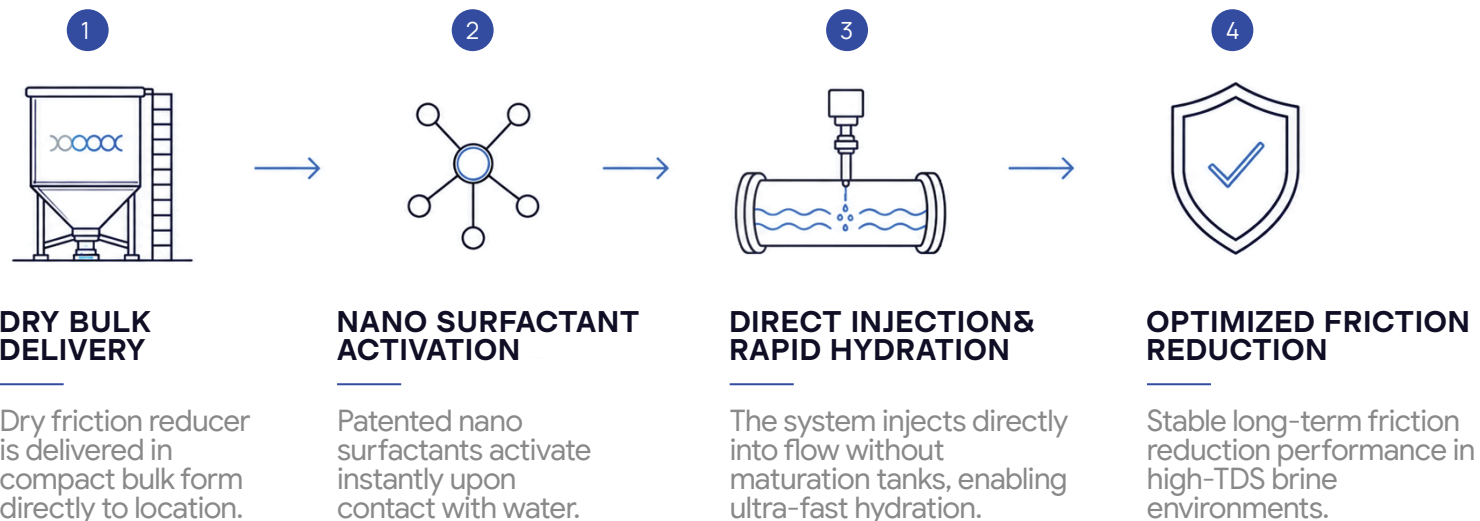

-  Ultra-fast hydration
-  Direct inject dry FR
-  Lower carbon footprint
-  No VOC
-  Freshwater to extreme brine range
-  Superior performance
-  Lower cost
-  Significant cost savings (\$1.0M/year per crew)
-  Fully self-contained

HOW IS IT POSSIBLE?

ENVIRONMENTAL RESPONSIBILITY

Our technology supports a more efficient and environmentally responsible operation by reducing transportation demand, lowering emissions, and minimizing overall operational footprint. By simplifying logistics and improving system efficiency, Dry On The Fly helps deliver superior performance while supporting lower operating costs and a better future for modern oil and gas operations.

**DRY ON
THE FLY**

FRICION REDUCER™

BENEFITS OF DRY BULK SYSTEM

 Rapid & precise distribution

 Direct injection ready

 High capacity bulk storage

 Heavy-duty field construction

 Reduced logistics demand

 Fully self-contained

UP TO
30%
LOWER CO₂
EMISSIONS

2.5x
LESS
LOGISTICS

• FRICTION REDUCER

• MATRIX TOLL PATENTED

• PRODUCT SLIDE

DRY BULK AND APPLICATION SYSTEM

Our dry bulk handling system ensures rapid and precise distribution, eliminating the need for large maturation tanks. By integrating directly with the application process, the system helps simplify deployment while improving overall friction reducer performance in the field.